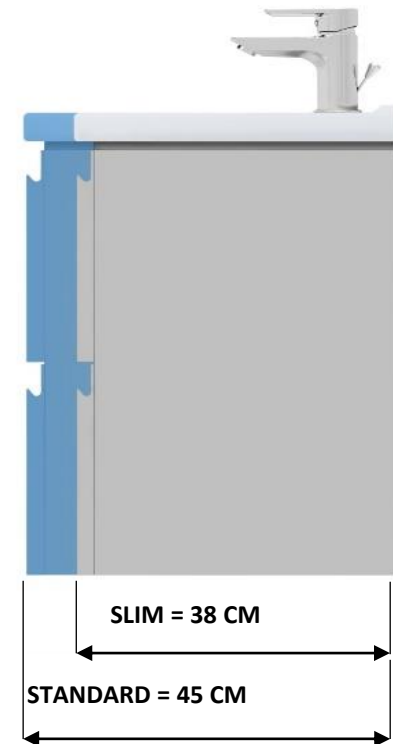

### 1. STANDARD CERSANIT

STANDARD CERSANIT is a washbasin cabinet and washbasin, which have depth 45cm for majority sizes.

Available sizes for STANDARD CERSANIT:

- 40cm x 22cm
- 50cm x 40cm
- 60cm x 45cm
- 70cm x 45cm
- 80cm x 45cm
- 100cm x 45cm
- 120cm x 45cm

### 2. STANDARD SLIM CERSANIT

STANDARD SLIM CERSANIT is a washbasin cabinet and washbasin, which have depth 38cm for majority sizes.

Available sizes for STANDARD SLIM CERSANIT:

- 50cm x 38cm
- 60cm x 38cm
- 80cm x 38cm.

### 3. OTHER - NOT IN STANDARD CERSANIT

Other solution = other dimension