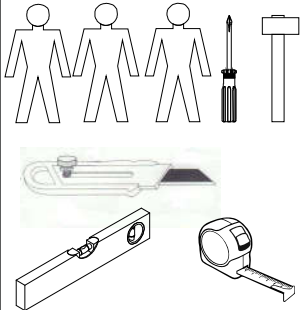

Instalation manual

Wardrobe: 210x125

Element symbol	Dimensions		pcs	Code	Package	
1	2086	655	3	1	SZAFA210x125.001	1/2
2	2086	581	3	1	SZAFA210x125.002	1/2
3	2068	640	16	1	SZAFA210x125.003	1/2
4	2068	640	16	1	SZAFA210x125.004	1/2
5	1252	640	16	1	SZAFA210x125.005	2/2
6	1252	640	16	1	SZAFA210x125.006	2/2
7	2068	531	16	1	SZAFA210x125.008	1/2
8	638	531	16	1	SZAFA210x125.009	2/2
9	564	531	16	1	SZAFA210x125.010	2/2
10	556			1		
11	630			1		

- | | | | | | | | | | | | | | |
|----|--|--------|---------|----|--|-----|--|-----|--|-----|--|-----|--|
| 1x | | 556 mm | | | | | | | | | | | |
| 1x | | 630 mm | | | | | | | | | | | |
| 1x | | | | | | | | | | | | | |
| 4x | | n111 | 1217 mm | 1x | | 2x | | 4x | | 12x | | 9x | |
| 8x | | 48x | | 8x | | 8x | | 16x | | 1x | | 32x | |
| 4x | | 4x | | 8x | | 12x | | 16x | | 16x | | 16x | |