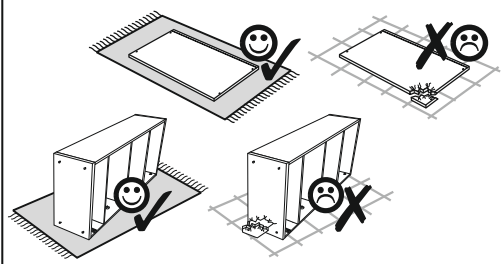

Instalation manual

Wardrobe: 210x125

Element symbol	Dimensions		pcs	Code	Package	
1	2086	655	3	1	SZAFA210x125.001	1/2
2	2086	581	3	1	SZAFA210x125.002	1/2
3	2068	640	16	1	SZAFA210x125.003	1/2
4	2068	640	16	1	SZAFA210x125.004	1/2
5	1252	640	16	1	SZAFA210x125.005	2/2
6	1252	640	16	1	SZAFA210x125.006	2/2
7	2068	531	16	1	SZAFA210x125.008	1/2
8	638	531	16	1	SZAFA210x125.009	2/2
9	564	531	16	1	SZAFA210x125.010	2/2
10	556			1		
11	630			1		

- | | | | | | | | | | | | | | |
|----|--|--------|---------|----|--|-----|--|-----|--|-----|--|-----|--|
| 1x | | 556 mm | | | | | | | | | | | |
| 1x | | 630 mm | | | | | | | | | | | |
| 1x | | | | | | | | | | | | | |
| 4x | | n111 | 1217 mm | 1x | | 2x | | 4x | | 12x | | 9x | |
| 8x | | 48x | | 8x | | 8x | | 16x | | 1x | | 32x | |
| 4x | | 4x | | 8x | | 12x | | 16x | | 16x | | 16x | |