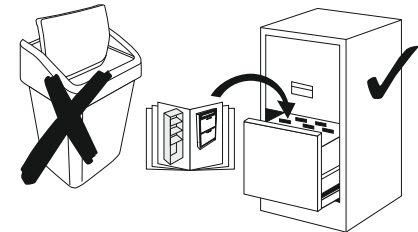

Instalation manual

Wardrobe: 210x125

| Element symbol | Dimensions | | pcs | Code | Package | |
|----------------|------------|-----|-----|------|-------------------|-----|
| 1 | 2086 | 655 | 3 | 1 | SZAF A210x125.001 | 1/2 |
| 2 | 2086 | 581 | 3 | 1 | SZAF A210x125.002 | 1/2 |
| 3 | 2068 | 640 | 16 | 1 | SZAF A210x125.003 | 1/2 |
| 4 | 2068 | 640 | 16 | 1 | SZAF A210x125.004 | 1/2 |
| 5 | 1252 | 640 | 16 | 1 | SZAF A210x125.005 | 2/2 |
| 6 | 1252 | 640 | 16 | 1 | SZAF A210x125.006 | 2/2 |
| 7 | 2068 | 531 | 16 | 1 | SZAF A210x125.008 | 1/2 |
| 8 | 638 | 531 | 16 | 1 | SZAF A210x125.009 | 2/2 |
| 9 | 564 | 531 | 16 | 1 | SZAF A210x125.010 | 2/2 |
| 10 | 556 | | | 1 | | |
| 11 | 630 | | | 1 | | |